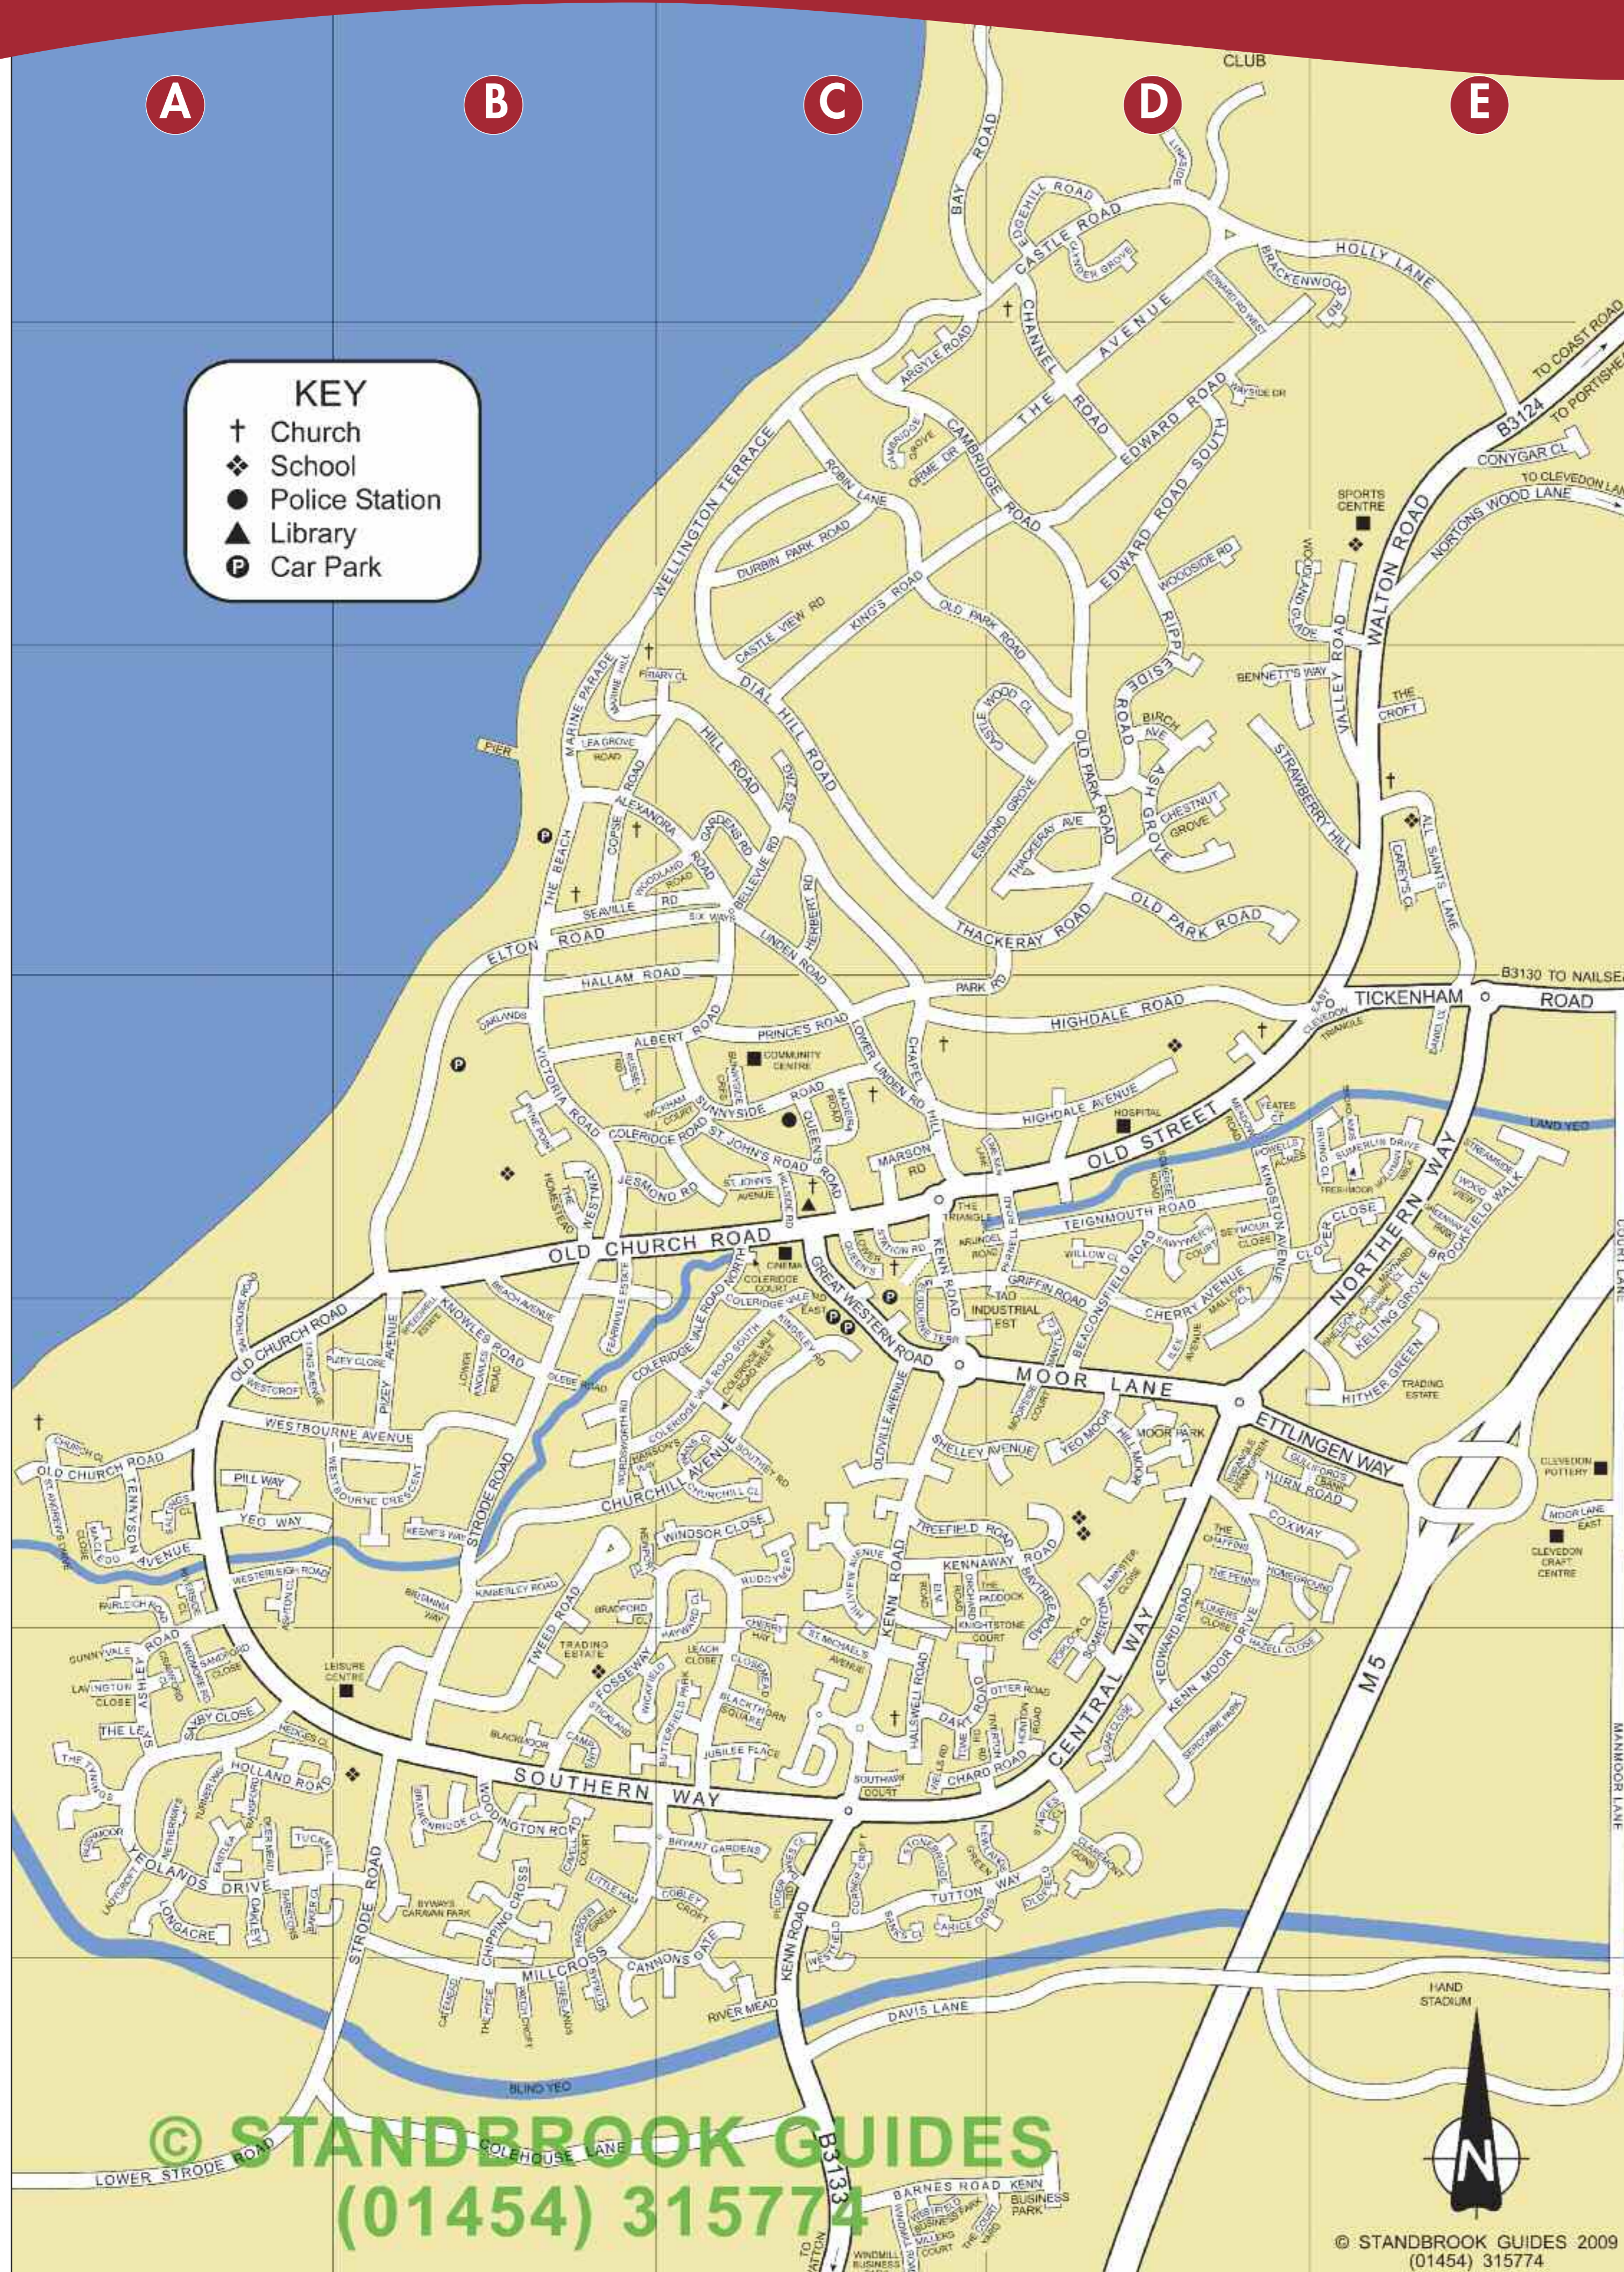

# Clevedon

**KEY**

- † Church
- School
- ◆ Police Station
- ▲ Library
- Ⓟ Car Park

1  
2  
3  
4  
5  
6  
7

Hazell Close	D6	Ransford	A6
Hedges Close	A6	Rippleside Road	D3
Herbert Road	C3	River Mead	C7
Highdale Avenue	D4	Riverside Close	A5
Highdale Road	D4	Robin Lane	C2
Hill Moor	D5	Ruddymead	C5
Hill Road	C3	Rushmoor	A6
Hillside Road	C4	Russell Road	B4
Hillview Avenue	C5		
Hiither Green	E5	<b>S</b>	
Holland Road	A6	Salthouse Road	A5
Holly Lane E1		Saltings Close	A5
Hollyman Walk	E4	Sandford Close	A6
Homeground	D5	Sawyers Court	D4
Honiton Road	D6	Saxby Close	A6
Hurn Road	D5	Seavale Road	B3
		Sercombe Park	D6
		Seymour Close	D4
		Sheldon Close	E5
		Shelley Avenue	C5
		Six Ways	C3
		Somerset Road	D4
		Somerton Road	D6
		Southern Way	B6
		Southey Road	C5
		Southway Court	C6
		Speedwell Estate	B5
		St. Andrew's Drive	A5
		St. John's Avenue	C4
		St. John's Road	C4
		St. Michael's Avenue	C6
		Staples Close	D6
		Station Road	C4
		Stickland	B6
		Stonebridge	C6
		Strawberry Hill	E3
		Streamside	E4
		Strode Road	B5
		Sumerlin Drive	E4
		Sunnyside Crescent	C4
		Sunnyside Road	C4
		Sunnyvale	A6
		<b>T</b>	
		Teignmouth Road	D4
		Tennyson Avenue	A5
		Thackeray Avenue	D3
		Thackeray Road	D3
		The Avenue	D2
		The Beach	B3
		The Chaffins	D5
		The Court Yard	C4
		The Croft	E3
		The Homestead	B4
		The Hyde	B7
		The Leys	A6
		The Paddock	D5
		The Penns	D5
		The Triangle	C4
		The Tynings	A6
		Tickenham Road	E4
		Tiverton Road	D6
		Tone Road	C6
		Treefield Road	C5
		Tuckmill	A6
		Turner Way	A6
		Tutton Way	C6
		Tweed Road	B6
		<b>V</b>	
		Valley Road	E3
		Victoria Road	B4
		<b>W</b>	
		Wains Close	C5
		Walton Road	E2
		Wayside Drive	D2
		Wedmore Road	A6
		Wellington Terrace	C2
		Wells Road	C6
		Westbourne Avenue	B5
		Westbourne Crescent	B5
		Westcroft	A5
		Westerleigh Road	A5
		Westfield	C6
		Westfield Business Park	C7
		Westway	B4
		Wickfield	B6
		Wickham Court	C4
		Willow Close	D4
		Windmill Road	C7
		Windsor Close	C5
		Wood View	E4
		Woodington Road	B6
		Woodland Glade	E2
		Woodland Road	C3
		Woodside Road	D2
		Wordsworth Road	B5
		Wrangle Farm Green	D5
		<b>Y</b>	
		Yeates Court	D4
		Yeo Moor	D5
		Yeo Way	A5
		Yeolands Drive	A6
		Yeoward Road	D6
		<b>Z</b>	
		Zig Zag	C3